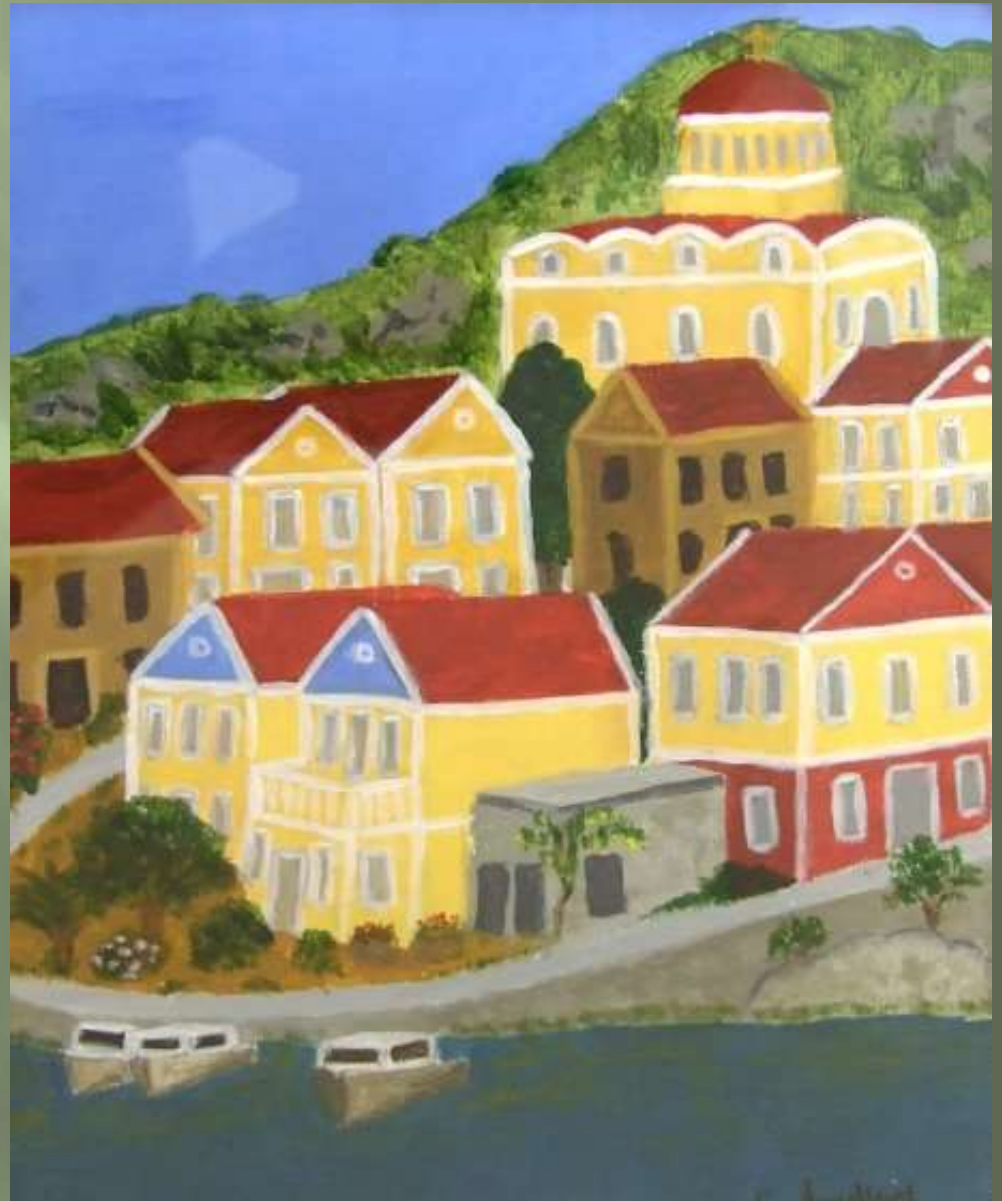

ST JAMES ART GROUP AUCTION

Sunday 13th of September 2015

To be held immediately after the morning service

In aid of the chairs appeal

YOUNG WOMAN ON A BALCONY

Copy in the style of Leonardo da Vinci 1504. The Original was thought to be a preliminary sketch for the Mona Lisa. Copied in pen and home made Oak Gall ink by Joe Gentile The paper has been artificially aged. A practice not unknown to Leonardo himself.

**Tree at Sunset Mountfiels Post Office
Watercolour with Pastel and Charcoal
by
Lilian Gill**

Mountain and Stream
by
Jenny Wakefield

**Murmeration of Starlings
Watercolour and Charcoal
by Lilian Gill**

**Original ink and watercolour painting of
Beach Huts
by P J Wilkinson**

**Goldfinch
by
Dave Thornton**

Figure of a Lady
by
Kelly Gibbons

**Mediterranean
Village
by
Tina Andrews**

**St Antony's Church, Cornwall Near the Helford estuary
Watercolour by
Antony G Huxtable**

**Various Fruit
by
Doreen Carter**

Country House & Garden
By
Harvey Clark

**Field in the style of Van Gogh
By Harvey Clark**

Dawn in Chalk Pastels by Christine Marsh

END